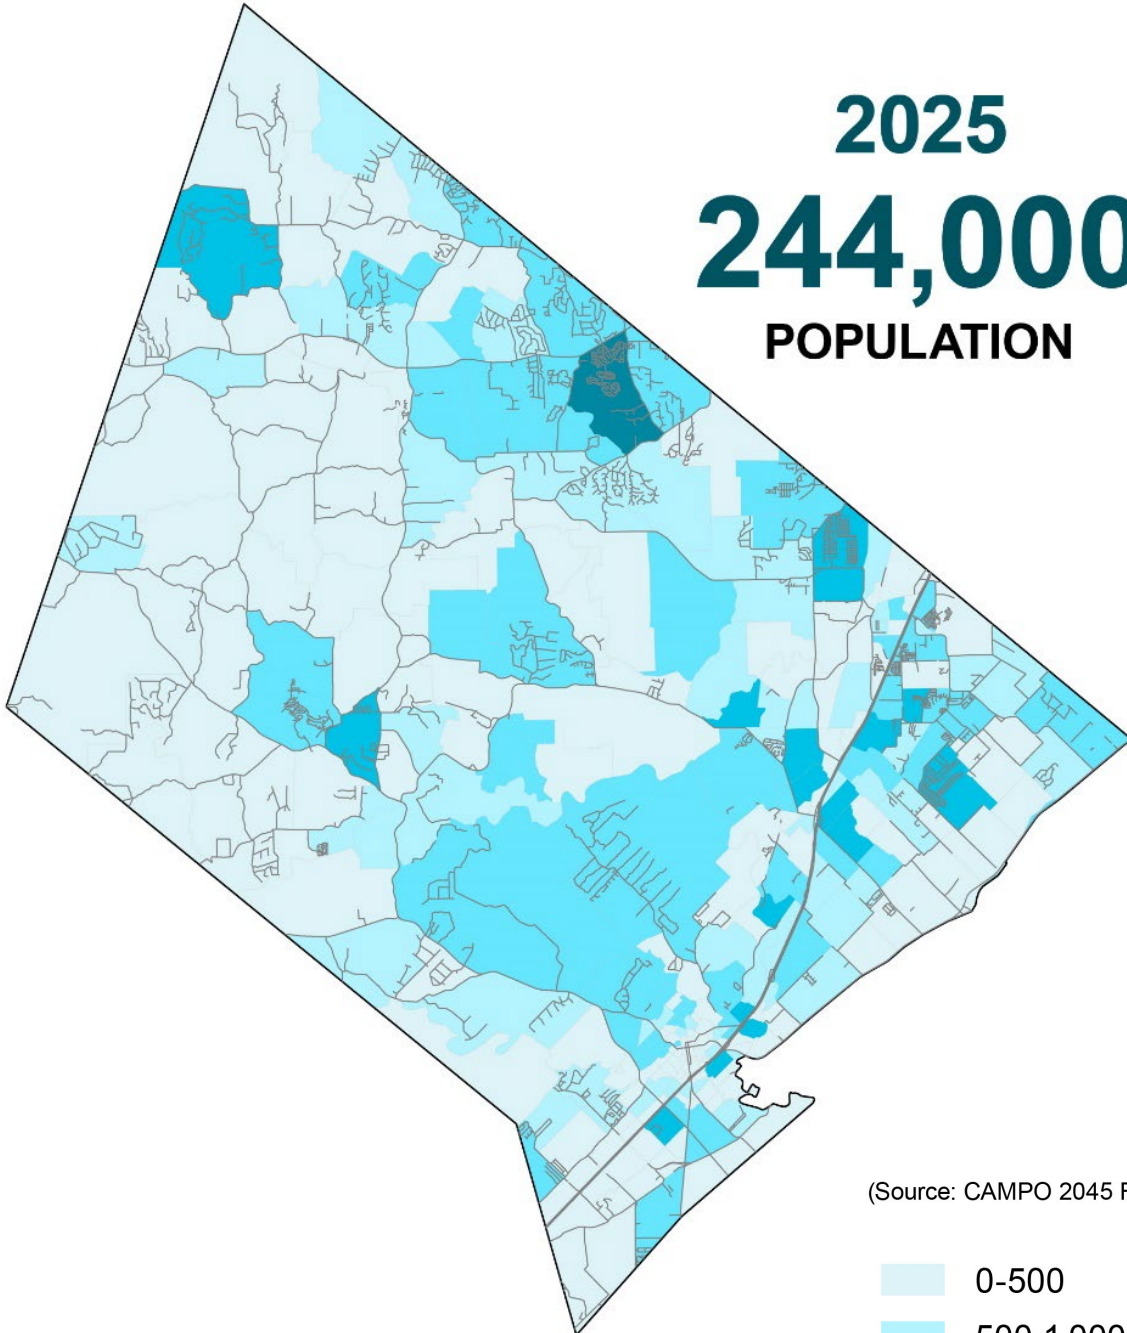

HAYS COUNTY POPULATION GROWTH

2015
182,211
POPULATION

(Source: CAMPO 2045 RTP Model)

HAYS COUNTY POPULATION GROWTH

2025
244,000
POPULATION

(Source: CAMPO 2045 RTP Model)

- 0-500
- 500-1,000
- 1,000-2,500
- 2,500-5,000
- 5,000-10,000
- 10,000-15,000
- 15,000-27,000

HAYS COUNTY POPULATION GROWTH

2045
694,000
POPULATION

(Source: CAMPO 2045 RTP Model)