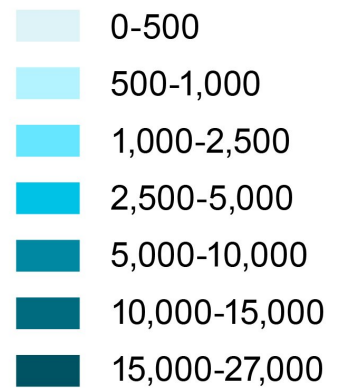

HAYS COUNTY POPULATION GROWTH

2015
182,211
POPULATION

(Source: CAMPO 2045 RTP Model)

HAYS COUNTY POPULATION GROWTH

2025
244,000
POPULATION

(Source: CAMPO 2045 RTP Model)

- 0-500
- 500-1,000
- 1,000-2,500
- 2,500-5,000
- 5,000-10,000
- 10,000-15,000
- 15,000-27,000