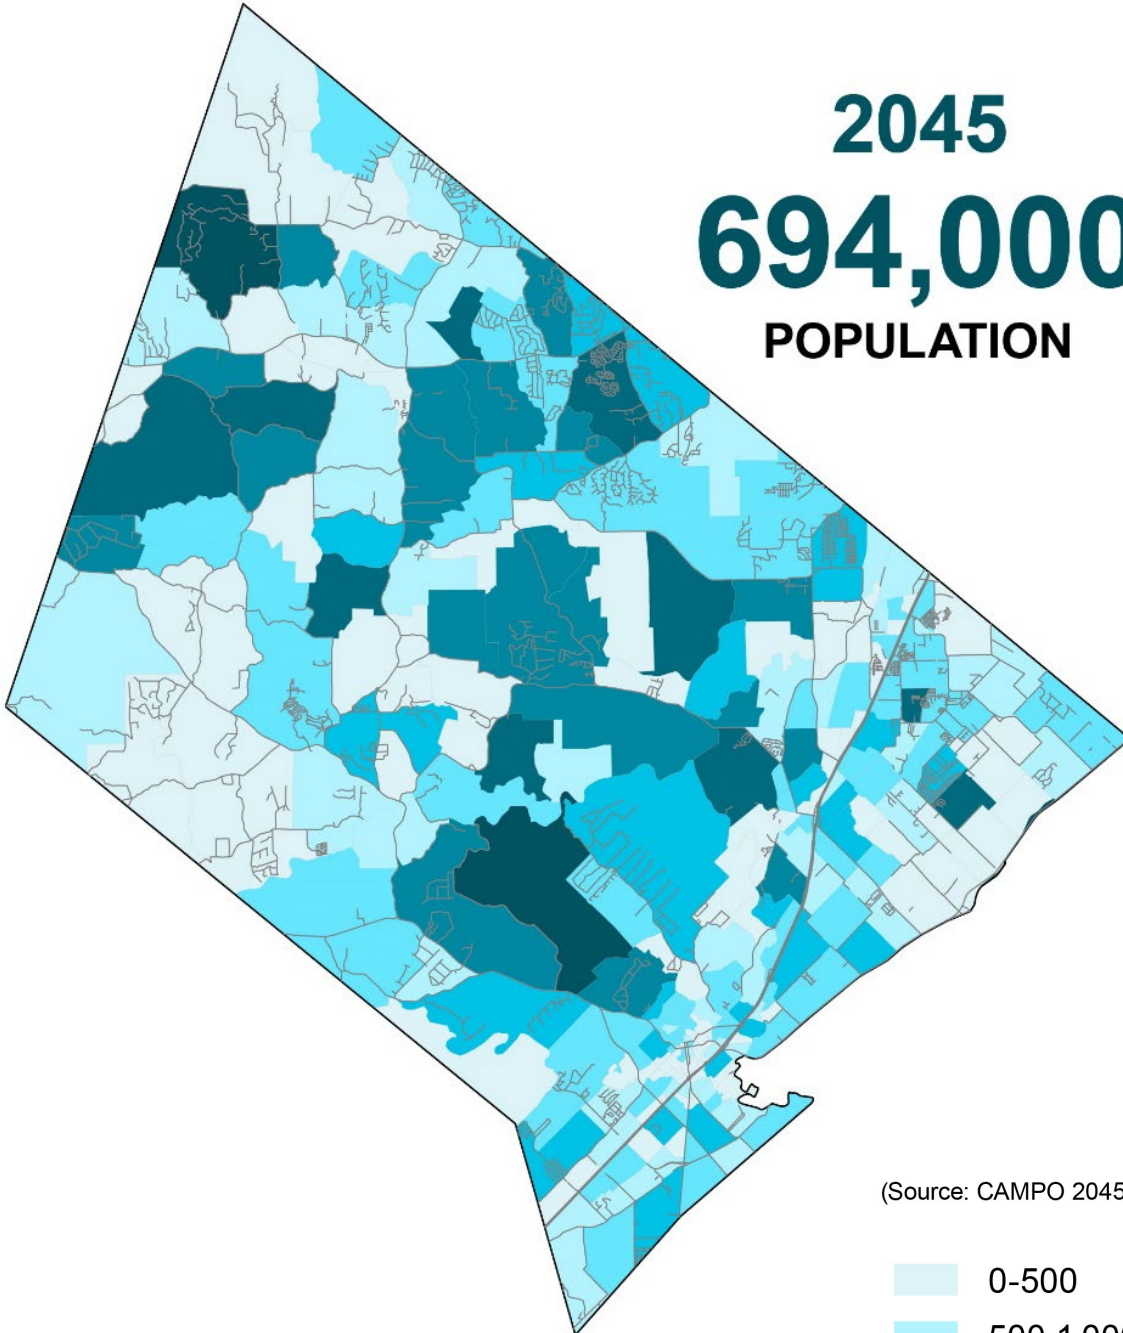

HAYS COUNTY POPULATION GROWTH

2015
182,211
POPULATION

(Source: CAMPO 2045 RTP Model)

HAYS COUNTY POPULATION GROWTH

2025
244,000
POPULATION

(Source: CAMPO 2045 RTP Model)

- 0-500
- 500-1,000
- 1,000-2,500
- 2,500-5,000
- 5,000-10,000
- 10,000-15,000
- 15,000-27,000

HAYS COUNTY POPULATION GROWTH

2045
694,000
POPULATION

(Source: CAMPO 2045 RTP Model)