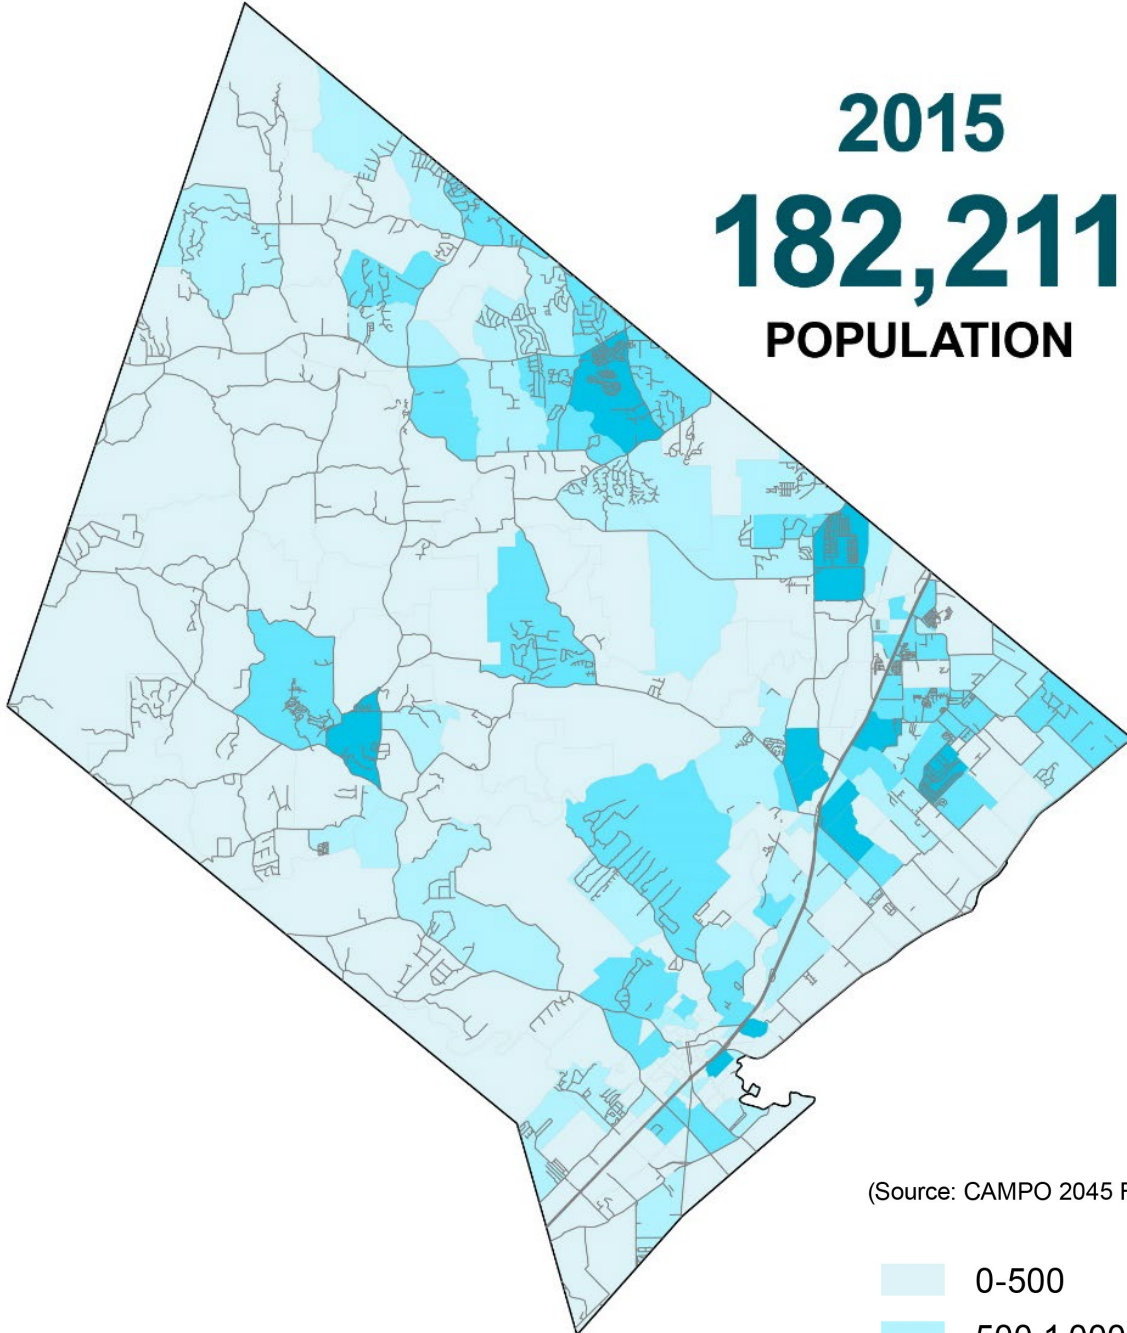

HAYS COUNTY POPULATION GROWTH

2015
182,211
POPULATION

(Source: CAMPO 2045 RTP Model)

HAYS COUNTY POPULATION GROWTH

2025
244,000
POPULATION

(Source: CAMPO 2045 RTP Model)

- 0-500
- 500-1,000
- 1,000-2,500
- 2,500-5,000
- 5,000-10,000
- 10,000-15,000
- 15,000-27,000

HAYS COUNTY POPULATION GROWTH

2045
694,000
POPULATION

(Source: CAMPO 2045 RTP Model)